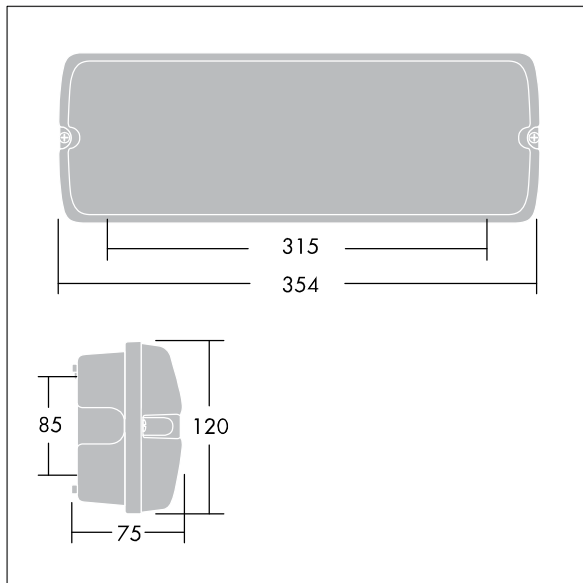

## Economical escape route and anti-panic area lighting

Self-contained 1 x 8W T16-ENM fluorescent emergency bulkhead, IP65, weatherproof luminaire with white polycarbonate body, suitable for exterior and interior use, for non-maintained emergency lighting of 3 hour duration, with prismatic polycarbonate diffuser. Self-adhesive legend kit included for escape route signage applications.

Dimensions: 354 x 120 x 75 mm

Weight: 0.9 kg

TLG\_VOYE\_F\_BULKH2.jpg

TLG\_VOYE\_M\_BH.wmf